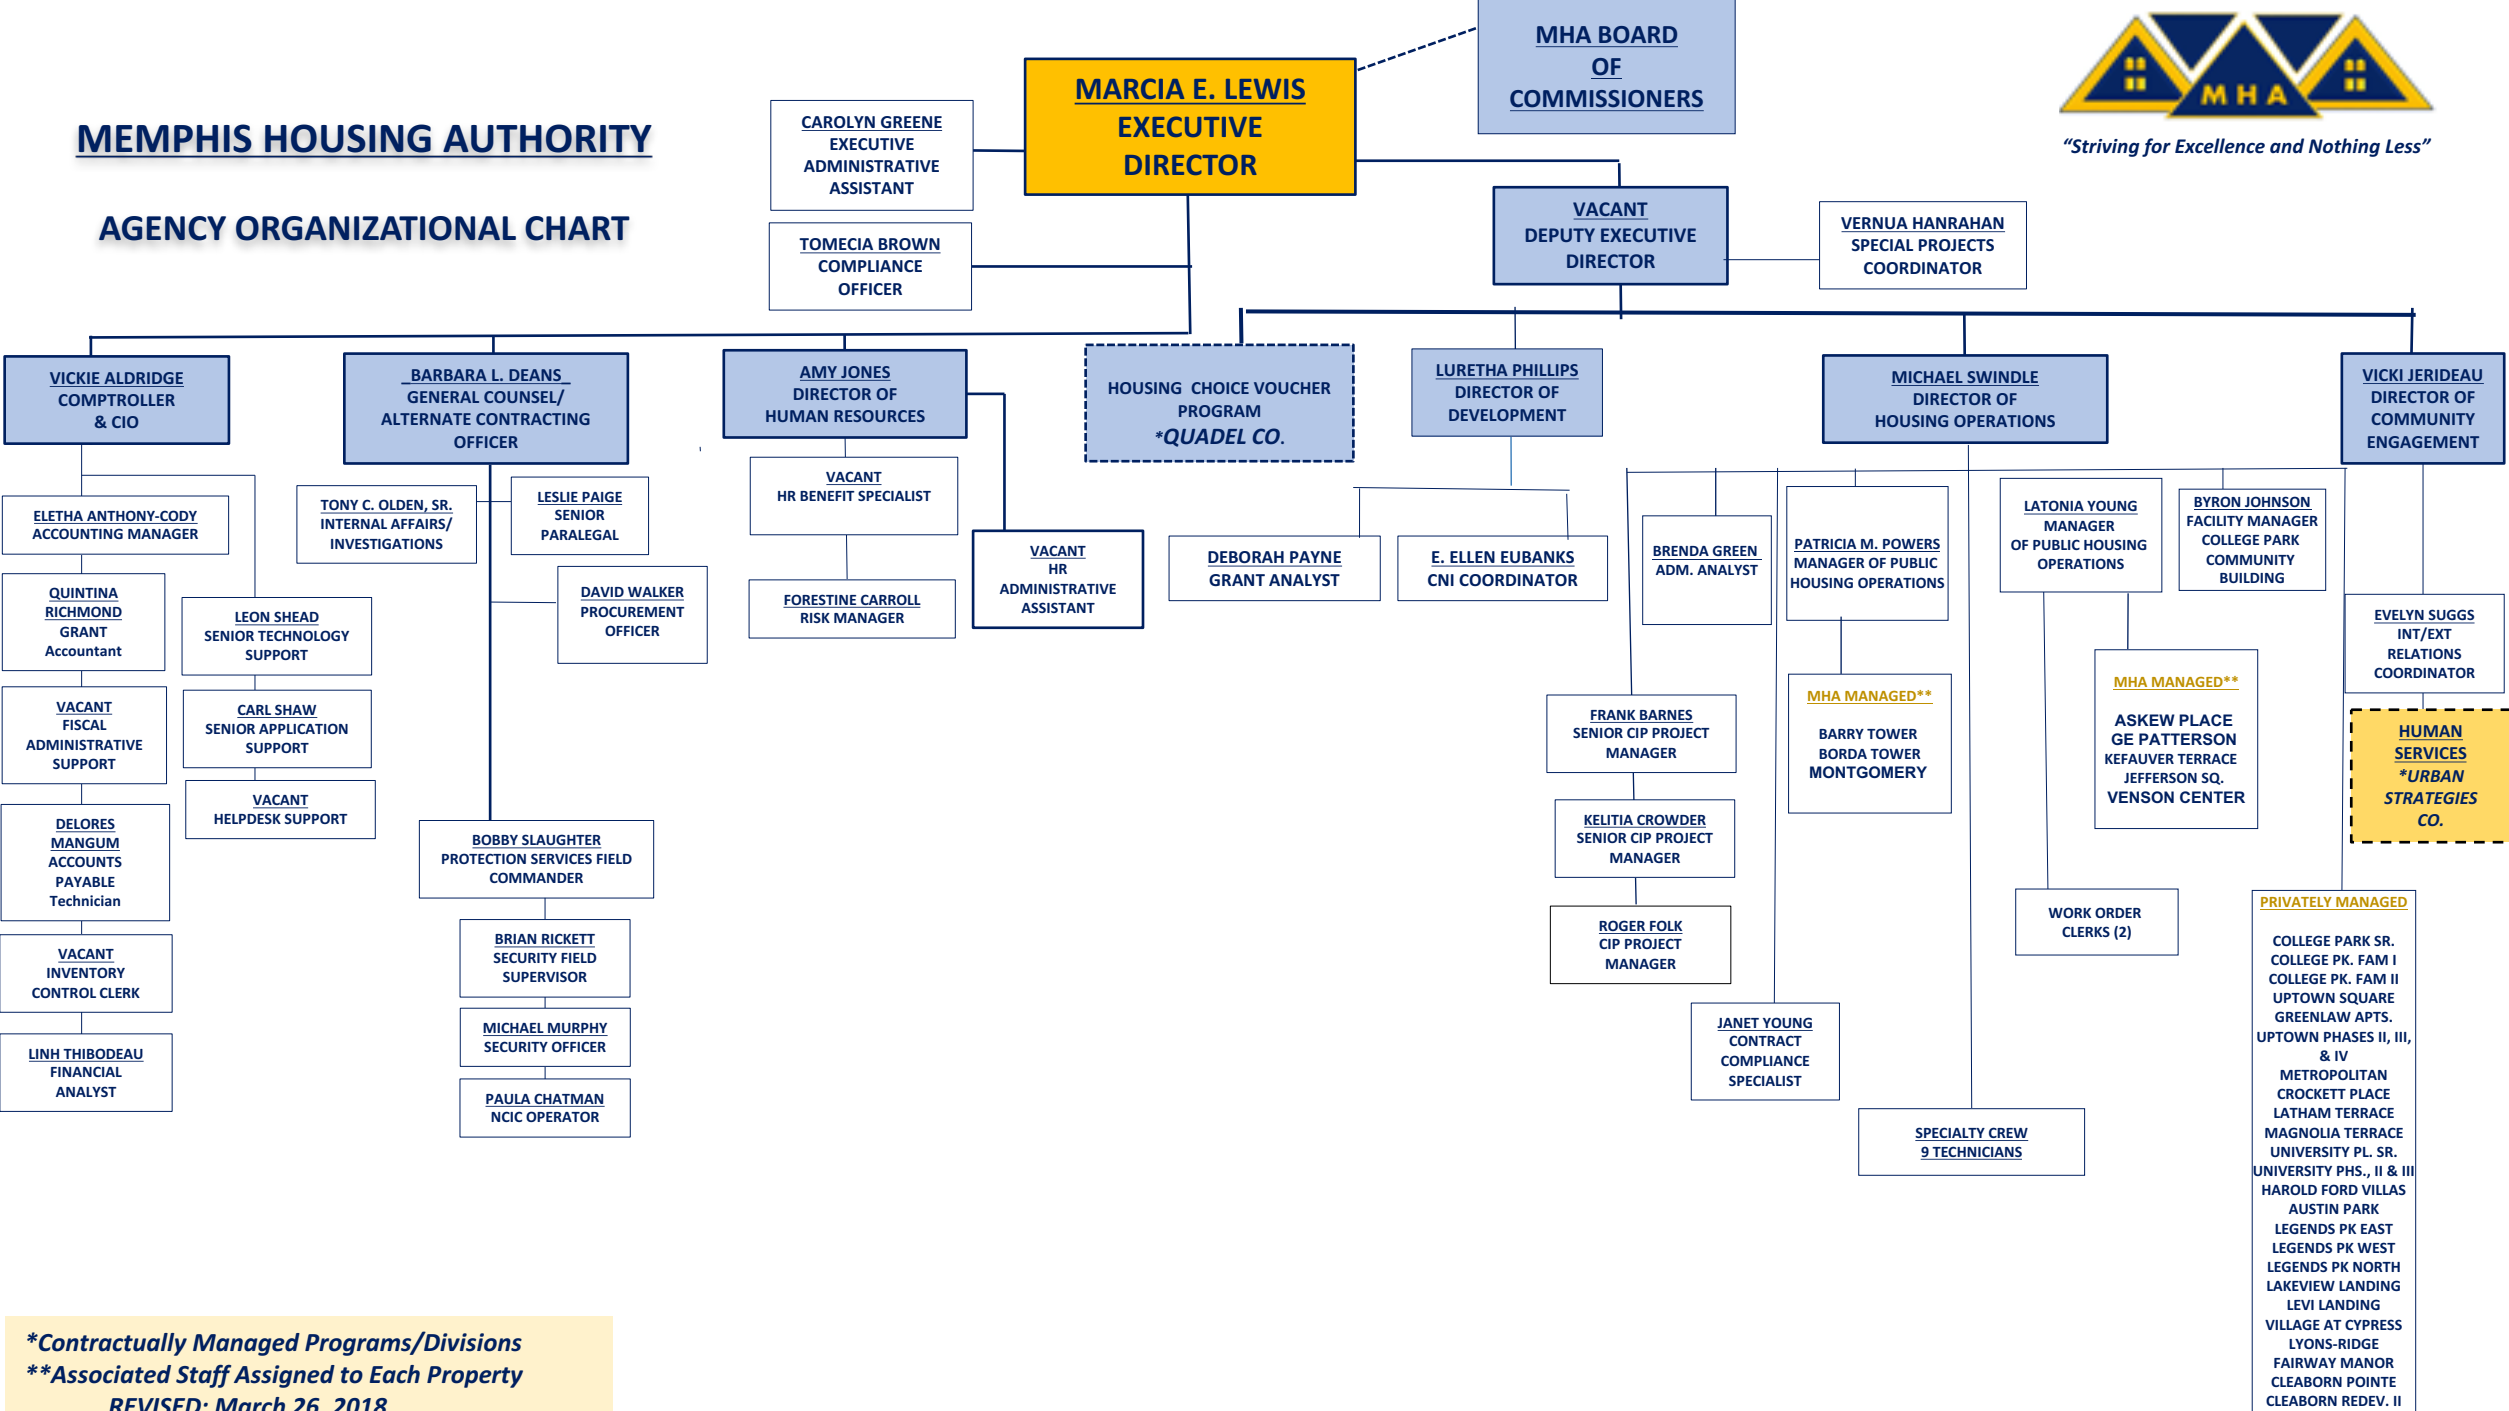

MEMPHIS HOUSING AUTHORITY

AGENCY ORGANIZATIONAL CHART

"Striving for Excellence and Nothing Less"

*Contractually Managed Programs/Divisions
 **Associated Staff Assigned to Each Property
 REVISED: March 26, 2018